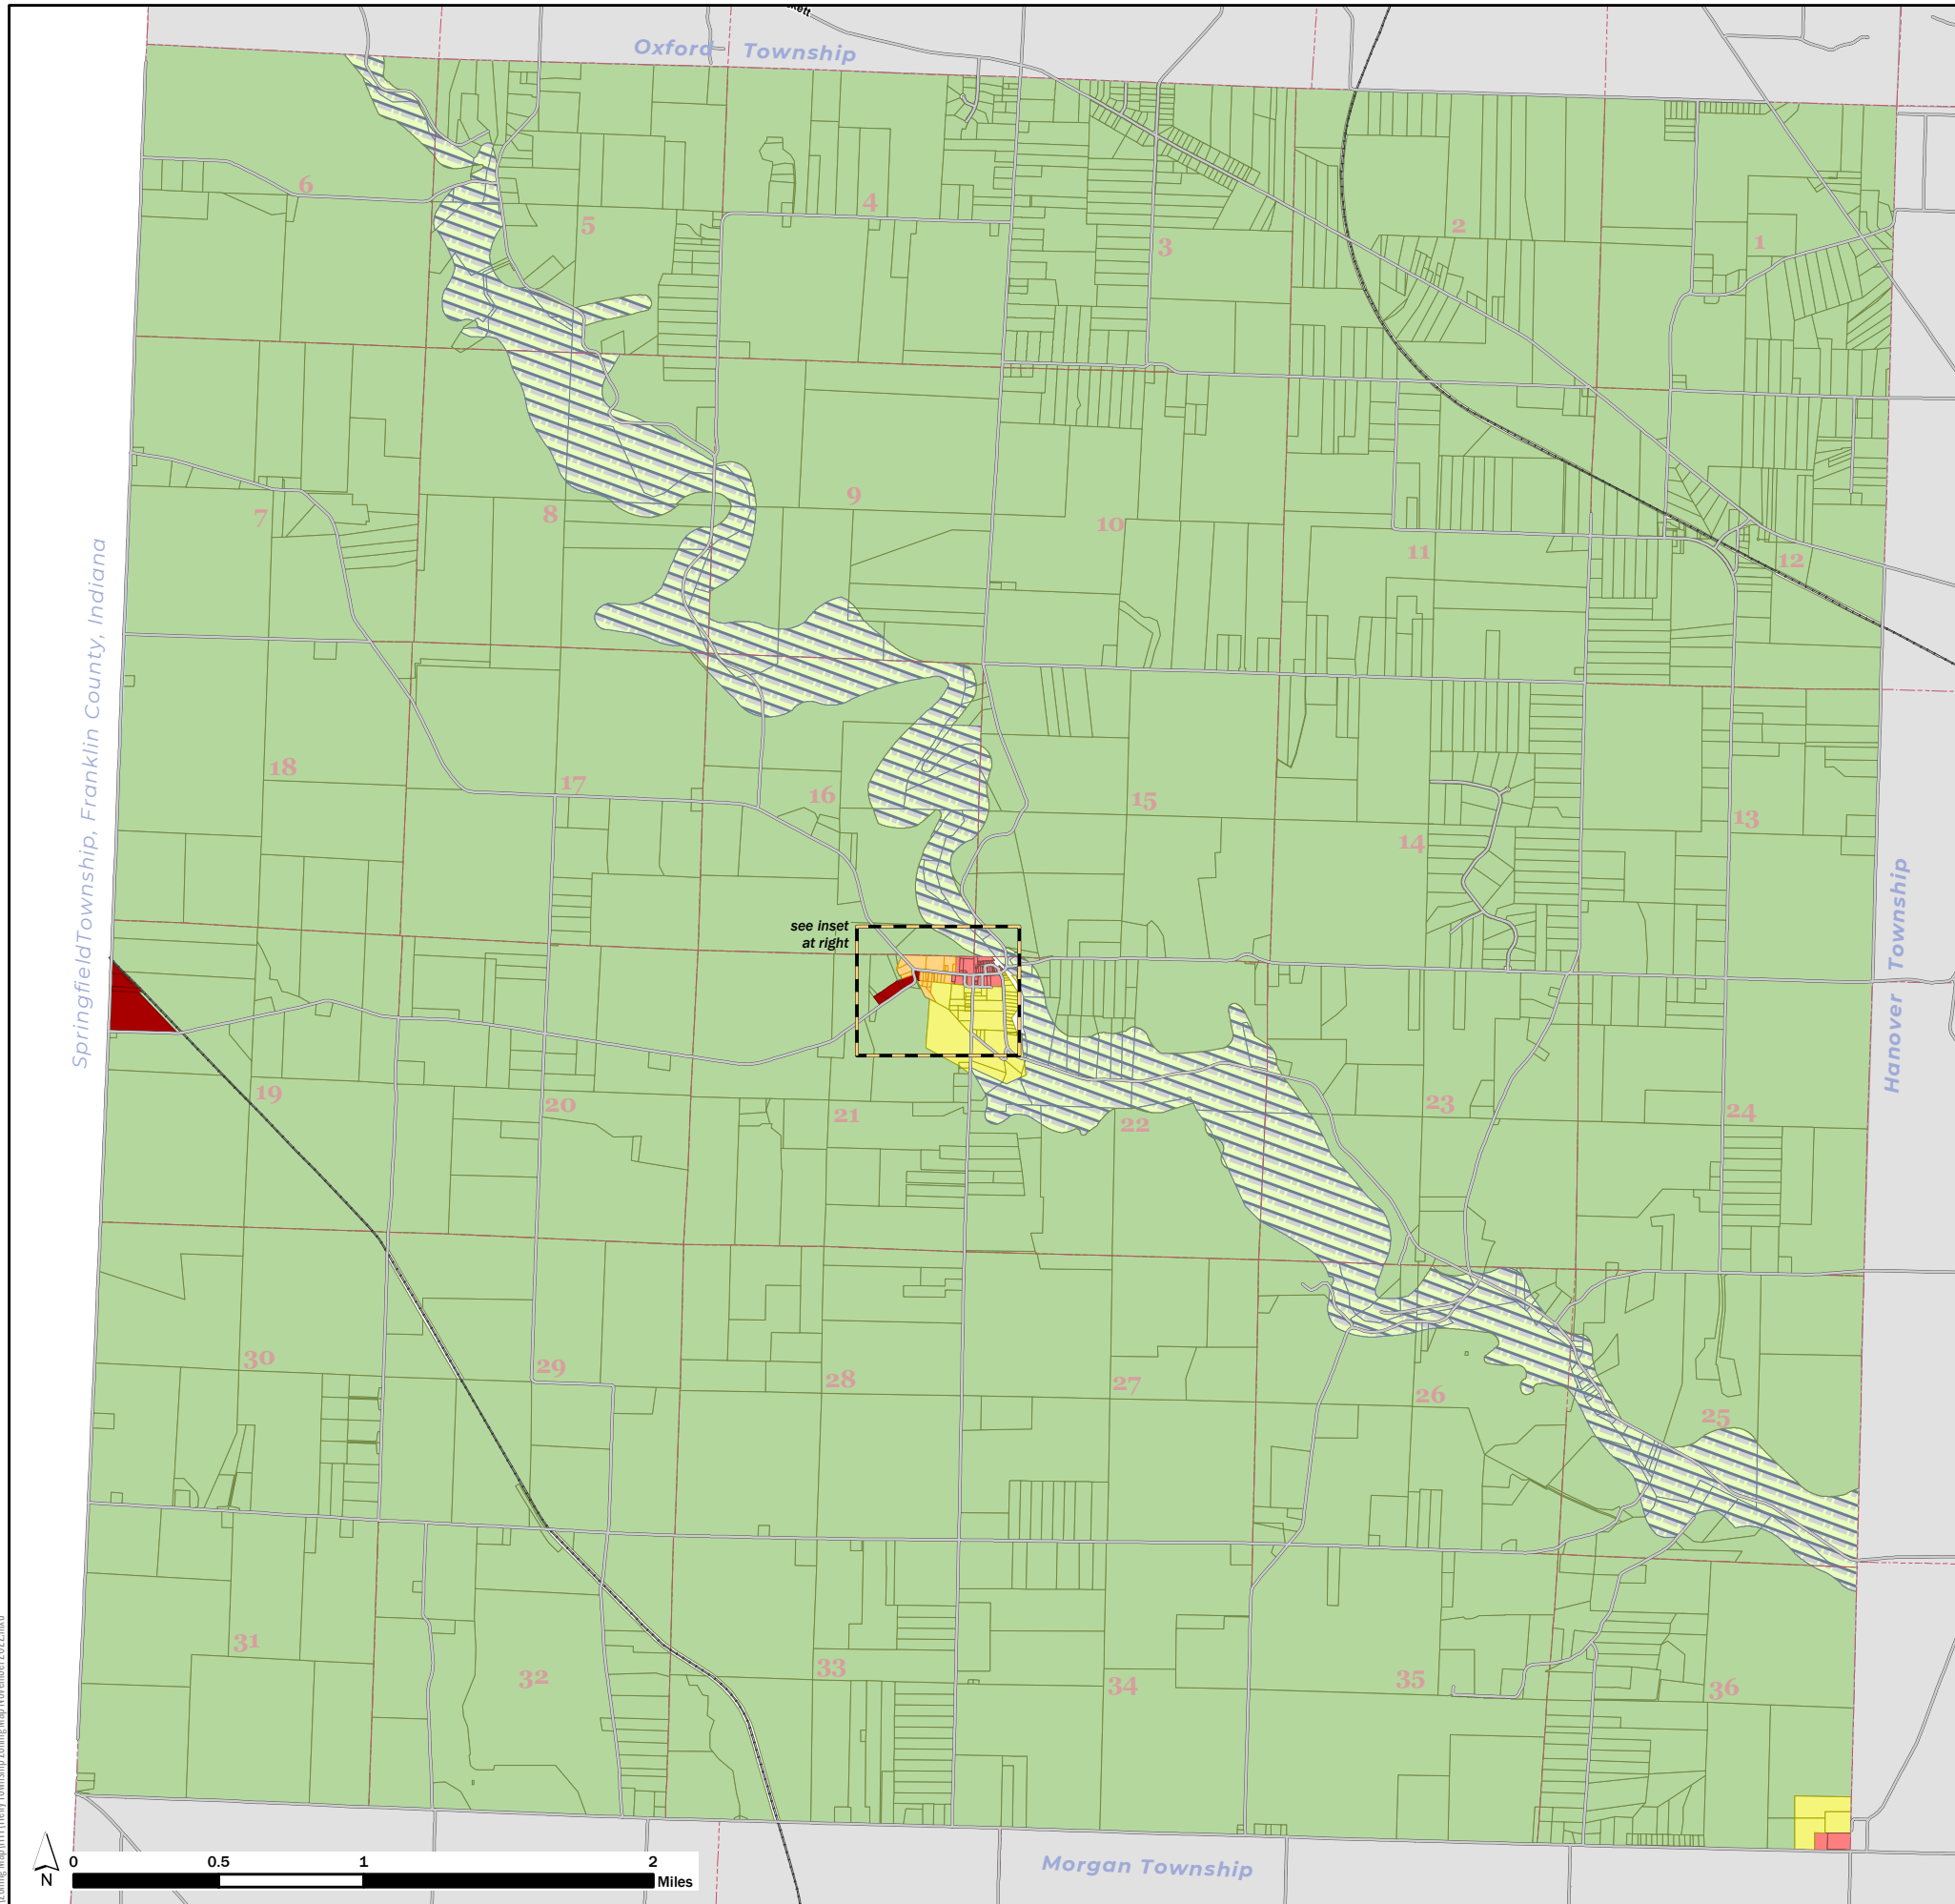

Reily Township Zoning Map

BUTLER COUNTY, OHIO

Zoning Districts

- A-1 Agricultural
- R-2 Single-Family Residence
- R-3 One- and Two-Family Residence
- B-2 Community Business
- B-3 General Business
- F-1 Floodplain

Zoning Data Current
as of April 1, 2026

Butler County
Department of Development
Planning Division
Butler County Administrative Center
130 High St, Hamilton, Ohio 45011

I:\Zoning Map\RY1\Reily Township Zoning Map November 2022.mxd