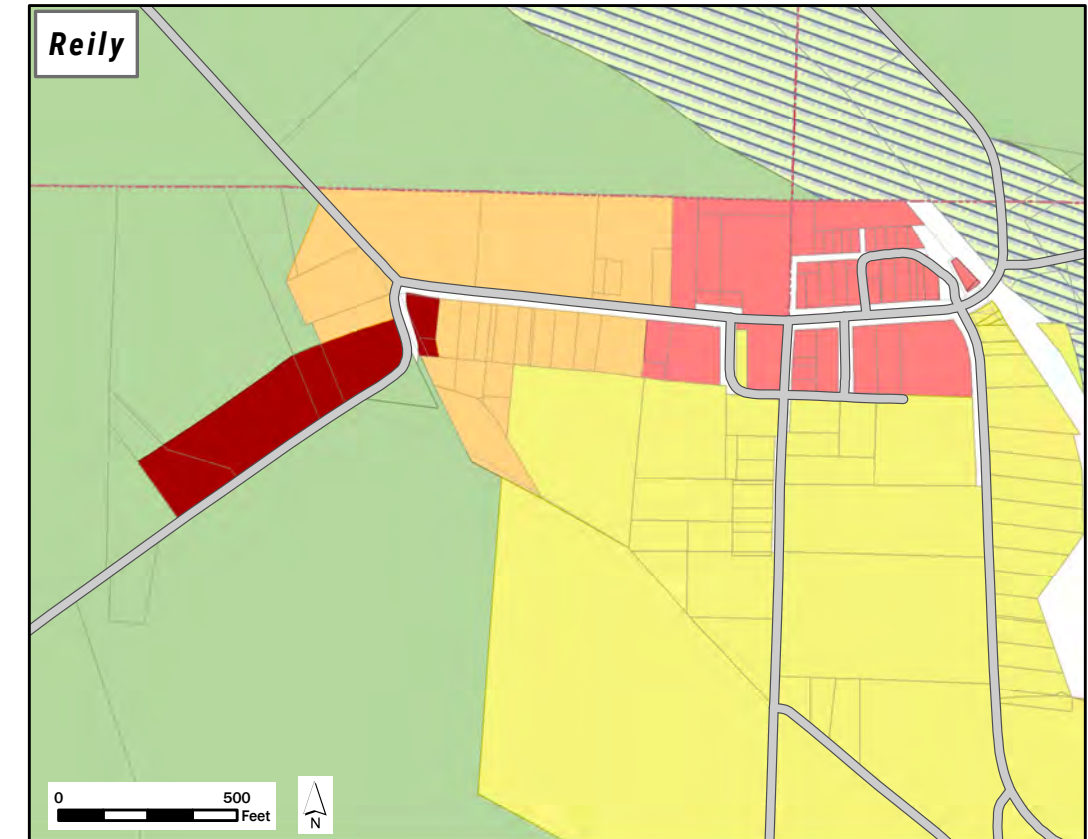

Reily Township Zoning Map

BUTLER COUNTY, OHIO

Zoning Districts

- A-1 Agricultural
- R-2 Single-Family Residence
- R-3 One- and Two-Family Residence
- B-2 Community Business
- B-3 General Business
- F-1 Floodplain

Zoning Data Current
as of April 1, 2026

Butler County
Department of Development
Planning Division
Butler County Administrative Center
130 High St, Hamilton, Ohio 45011

I:\Zoning Map\RY1\Reily Township Zoning Map November 2022.mxd